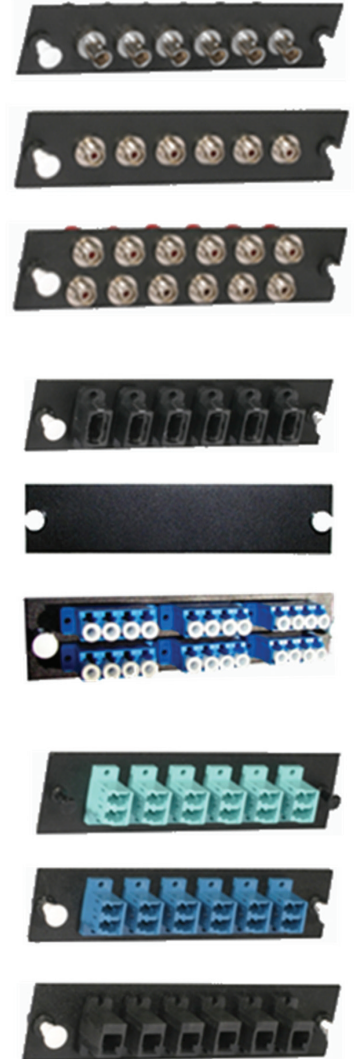

Connector / Adapter Styles

Adapter Strip, LC Duplex, 12 Fiber, 6 Port, MM PB, 50 or 62.5	Q6313-1051
Adapter Strip, LC Duplex, 12 Fiber, 6 Port, MM 10G	Q6313-1052
Adapter Strip, LC Duplex, 12 Fiber, 6 Port, SM ceramic	Q6313-1053
Adapter Strip, LC Quad, 24 Fiber, 6 Port, MM PB, 50 or 62.5	Q6313-1056
Adapter Strip, LC Quad, 24 Fiber, 6 Port, MM10G	Q6313-1057
Adapter Strip, LC Quad, 24 Fiber, 6 Port, SM ceramic	Q6313-1058
Adapter Strip, SC Duplex, 12 Fiber 6 Port, MM PB, 50 or 62.5	Q6313-1060
Adapter Strip, SC Duplex, 12 Fiber, 6 Port, MM 10G	Q6313-1061
Adapter Strip, SC Duplex, 12 Fiber, 6 Port, SM ceramic	Q6313-1062
Adapter Strip, SC APC Duplex, 12 Fiber, 6 Port, SM ceramic	Q6313-1064
Adapter Strip, SC Simplex, 6 Fiber, 6 Port, MM 10G	Q6313-1067
Adapter Strip, SC Simplex, 6 Fiber, 6 Port, SM ceramic	Q6313-1068
Adapter Strip, SC APC Simplex, 6 Fiber, 6 Port, SM ceramic	Q6313-1069
Adapter Strip, MPO, 6 Port, Reversed Key	Q6313-1070
Adapter Strip, MTRJ, 12 Fiber, 6 port, MM, 50 or 62.5	Q6313-1072
Adapter Strip, ST, 6 Fiber, 6 Port, MM PB, 50 or 62.5	Q6313-1074
Adapter Strip, ST, 12 Fiber, 12 Port, MM PB, 50 or 62.5	Q6313-1075
Adapter Strip, ST, 6 Fiber, 6 Port, SM ceramic	Q6313-1078
Adapter Strip, ST, 12 Fiber, 12Port, SM ceramic	Q6313-1079

Rack Mount Patch Enclosures

1RU, 3 adapter slots, 18-36 capacity	Q6313-1001
2RU, 6 adapter slots, 36-72 capacity	Q6313-1002
4RU, 12 adapter slots, 72-144 capacity <i>*purchase splice trays to use as distribution panel</i>	Q6313-1004
Metal Splice Tray, 4"x7" Plastic Clear Cover, 2 Soft Foam Removable Inserts, up to 12-fiber	Q6313-0057

Wall Mount Patch Enclosures

1 adapter plate, 6-12 capacity	Q6313-1021
2 adapter plates, 12-24 capacity	Q6313-1022
4 adapter plates, 24-48 capacity	Q6313-1024
8 adapter plates, 48-96 capacity <i>*purchase splice trays to use as distribution panel</i>	Q6313-1028
Metal Splice Tray, 4"x7" Plastic Clear Cover, 2 Soft Foam Removable Inserts, up to 12-fiber	Q6313-0057