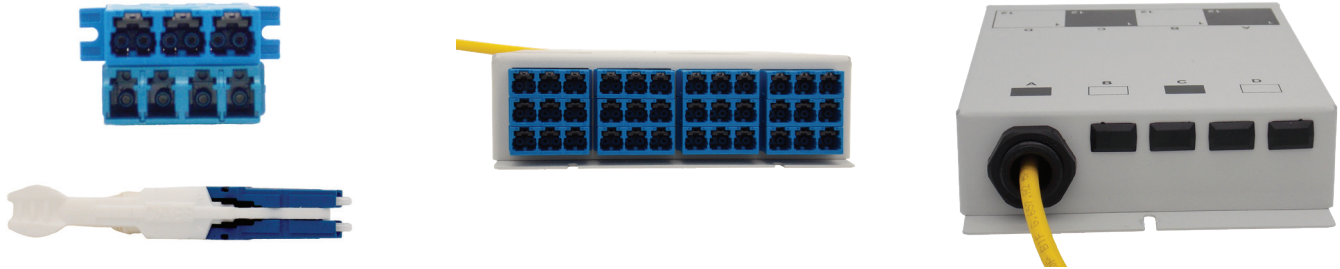

As large-scale fiber optic growth continues and the need to optimize rack space has become increasingly important, Cablcon introduced the Fiber Management CS VIC. Short for Versatile Interconnect, the VIC has been specially designed to function as a patch panel in any number of settings, including wall-mount, cable tray-mount and rack-mount installations.

Working optimally with Cablcon's 1.6mm CS jumpers, the Fiber Management CS VIC provides outstanding density without compromising accessibility. This CS connector's flexible push-pull tabs makes front-side access to any of the 36 fiber pairs easy, while the rear side has the option of pre-loaded trunk cables or MTP adapters.

## Applications

- Rack-mount, Wall-mount, Zero U Vertical-Mount
- Data Centers, Central Offices, Mobile Edge Computing
- High-density cross-connects
- Passive Optical Networks (PONs), Fiber to the Office (FTTO)

## Features

- 36 CS front side ports, totaling 72f
- Pre-wired with your choice of rear MPO adapters or low-profile backbone cable
- Small footprint for easy installation in a multitude of settings
- QR Code provides access to port identification templates that can be stored on your network
- RoHS, REACH-compliant. CPR-rated cables now available upon request.